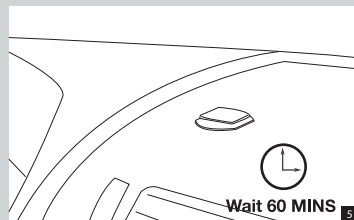

B. Use with Go Button

**CAUTION!**  
 • Please check traffic and safety regulations in your area to ensure the lawful use of this or any windshield car mount. In jurisdictions where mounting on windshields is prohibited, follow the instructions below for mounting Xtand Go on your dashboard.

For oversized smartphones, PND/GPS and others.

• See your vehicle's Owners Manual for airbag locations and other cautions. Do not mount Xtand Go in a manner that could interfere with the deployment of your vehicle's airbags.