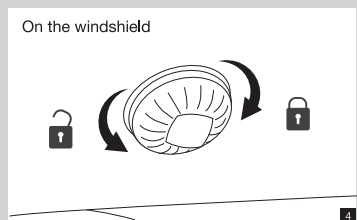

B. Use with Go Button

**CAUTION!**  
 • Please check traffic and safety regulations in your area to ensure the lawful use of this or any windshield car mount. In jurisdictions where mounting on windshields is prohibited, follow the instructions below for mounting Xtand Go on your dashboard.

For oversized smartphones, PND/GPS and others.

• See your vehicle's Owners Manual for airbag locations and other cautions. Do not mount Xtand Go in a manner that could interfere with the deployment of your vehicle's airbags.