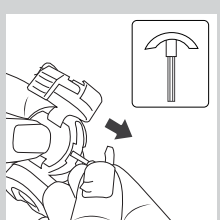

B. Use with Go Button

**CAUTION!**  
 • Please check traffic and safety regulations in your area to ensure the lawful use of this or any windshield car mount. In jurisdictions where mounting on windshields is prohibited, follow the instructions below for mounting Xtand Go on your dashboard.

For oversized smartphones, PND/GPS and others.

• See your vehicle's Owners Manual for airbag locations and other cautions. Do not mount Xtand Go in a manner that could interfere with the deployment of your vehicle's airbags.