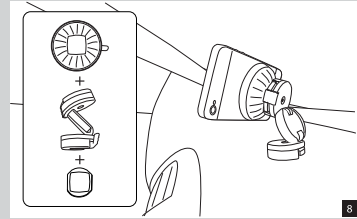

B. Use with Go Button

**CAUTION!**  
 • Please check traffic and safety regulations in your area to ensure the lawful use of this or any windshield car mount. In jurisdictions where mounting on windshields is prohibited, follow the instructions below for mounting Xtand Go on your dashboard.

For oversized smartphones, PND/GPS and others.

• See your vehicle's Owners Manual for airbag locations and other cautions. Do not mount Xtand Go in a manner that could interfere with the deployment of your vehicle's airbags.