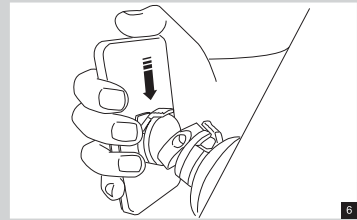

B. Use with Go Button

**CAUTION!**  
 • Please check traffic and safety regulations in your area to ensure the lawful use of this or any windshield car mount. In jurisdictions where mounting on windshields is prohibited, follow the instructions below for mounting Xtand Go on your dashboard.

For oversized smartphones, PND/GPS and others.

• See your vehicle's Owners Manual for airbag locations and other cautions. Do not mount Xtand Go in a manner that could interfere with the deployment of your vehicle's airbags.