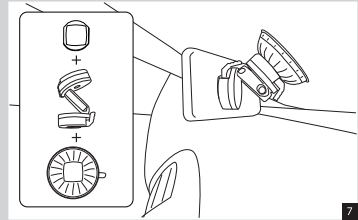

B. Use with Go Button

**CAUTION!**  
 • Please check traffic and safety regulations in your area to ensure the lawful use of this or any windshield car mount. In jurisdictions where mounting on windshields is prohibited, follow the instructions below for mounting Xtand Go on your dashboard.

For oversized smartphones, PND/GPS and others.

• See your vehicle's Owners Manual for airbag locations and other cautions. Do not mount Xtand Go in a manner that could interfere with the deployment of your vehicle's airbags.