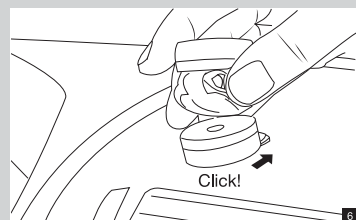

B. Use with Go Button

**CAUTION!**  
 • Please check traffic and safety regulations in your area to ensure the lawful use of this or any windshield car mount. In jurisdictions where mounting on windshields is prohibited, follow the instructions below for mounting Xtand Go on your dashboard.

For oversized smartphones, PND/GPS and others.

• See your vehicle's Owners Manual for airbag locations and other cautions. Do not mount Xtand Go in a manner that could interfere with the deployment of your vehicle's airbags.