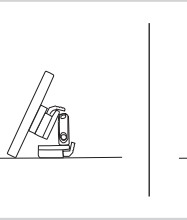

B. Use with Go Button

**CAUTION!**  
 • Please check traffic and safety regulations in your area to ensure the lawful use of this or any windshield car mount. In jurisdictions where mounting on windshields is prohibited, follow the instructions below for mounting Xtand Go on your dashboard.

For oversized smartphones, PND/GPS and others.

• See your vehicle's Owners Manual for airbag locations and other cautions. Do not mount Xtand Go in a manner that could interfere with the deployment of your vehicle's airbags.