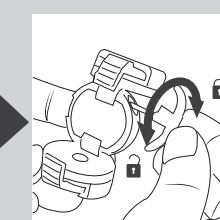

B. Use with Go Button

**CAUTION!**  
 • Please check traffic and safety regulations in your area to ensure the lawful use of this or any windshield car mount. In jurisdictions where mounting on windshields is prohibited, follow the instructions below for mounting Xtand Go on your dashboard.

For oversized smartphones, PND/GPS and others.

• See your vehicle's Owners Manual for airbag locations and other cautions. Do not mount Xtand Go in a manner that could interfere with the deployment of your vehicle's airbags.