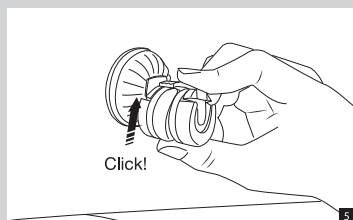

B. Use with Go Button

**CAUTION!**  
 • Please check traffic and safety regulations in your area to ensure the lawful use of this or any windshield car mount. In jurisdictions where mounting on windshields is prohibited, follow the instructions below for mounting Xtand Go on your dashboard.

For oversized smartphones, PND/GPS and others.

• See your vehicle's Owners Manual for airbag locations and other cautions. Do not mount Xtand Go in a manner that could interfere with the deployment of your vehicle's airbags.