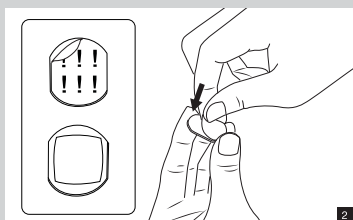

B. Use with Go Button

**CAUTION!**  
 • Please check traffic and safety regulations in your area to ensure the lawful use of this or any windshield car mount. In jurisdictions where mounting on windshields is prohibited, follow the instructions below for mounting Xtand Go on your dashboard.

For oversized smartphones, PND/GPS and others.

• See your vehicle's Owners Manual for airbag locations and other cautions. Do not mount Xtand Go in a manner that could interfere with the deployment of your vehicle's airbags.