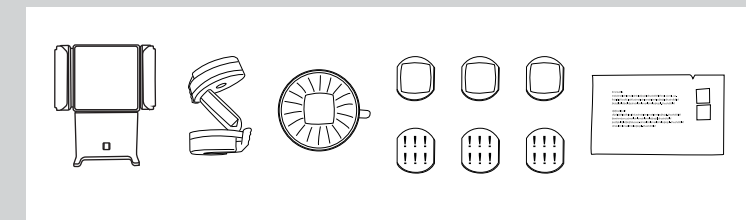

B. Use with Go Button

CAUTION!
• Please check traffic and safety regulations in your area to ensure the lawful use of this or any windshield car mount. In jurisdictions where mounting on windshields is prohibited, follow the instructions below for mounting Xtand Go on your dashboard.

For oversized smartphones, PND/GPS and others.

• See your vehicle's Owners Manual for airbag locations and other cautions. Do not mount Xtand Go in a manner that could interfere with the deployment of your vehicle's airbags.

©Just Mobile Ltd. All rights reserved. Just Mobile and other Just Mobile marks are owned by Just Mobile Ltd. and may be registered. All other trademarks are the property of their respective owners. Pictures of Apple products are for illustration purposes only.

Contents

For smartphones

A. Use with suction cup