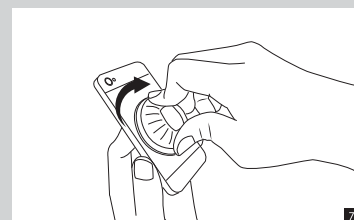

B. Use with Go Button

**CAUTION!**  
 • Please check traffic and safety regulations in your area to ensure the lawful use of this or any windshield car mount. In jurisdictions where mounting on windshields is prohibited, follow the instructions below for mounting Xtand Go on your dashboard.

For oversized smartphones, PND/GPS and others.

• See your vehicle's Owners Manual for airbag locations and other cautions. Do not mount Xtand Go in a manner that could interfere with the deployment of your vehicle's airbags.