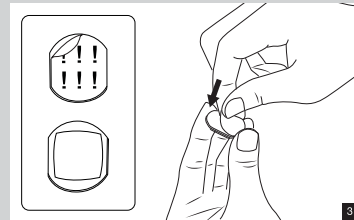

B. Use with Go Button

**CAUTION!**  
 • Please check traffic and safety regulations in your area to ensure the lawful use of this or any windshield car mount. In jurisdictions where mounting on windshields is prohibited, follow the instructions below for mounting Xtand Go on your dashboard.

For oversized smartphones, PND/GPS and others.

• See your vehicle's Owners Manual for airbag locations and other cautions. Do not mount Xtand Go in a manner that could interfere with the deployment of your vehicle's airbags.