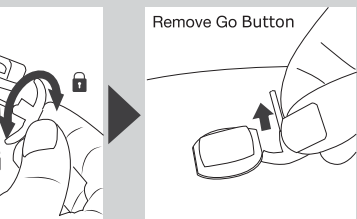

B. Use with Go Button