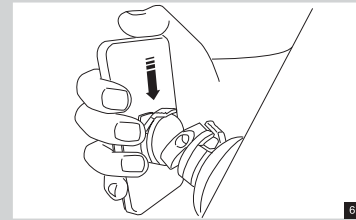

B. Use with Go Button

CAUTION!
 • Please check traffic and safety regulations in your area to ensure the lawful use of this or any windshield car mount. In jurisdictions where mounting on windshields is prohibited, follow the instructions below for mounting Xtand Go Z1 on your dashboard.

For oversized smartphones, PND/GPS and other

A. Use with suction cup

• See your vehicle's Owners Manual for airbag locations and other cautions. Do not mount Xtand Go Z1 in a manner that could interfere with the deployment of your vehicle's airbags.