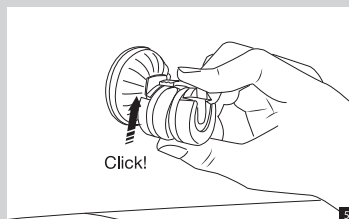

B. Use with Go Button

CAUTION!
 • Please check traffic and safety regulations in your area to ensure the lawful use of this or any windshield car mount. In jurisdictions where mounting on windshields is prohibited, follow the instructions below for mounting Xtand Go Z1 on your dashboard.

For oversized smartphones, PND/GPS and other

A. Use with suction cup

• See your vehicle's Owners Manual for airbag locations and other cautions. Do not mount Xtand Go Z1 in a manner that could interfere with the deployment of your vehicle's airbags.