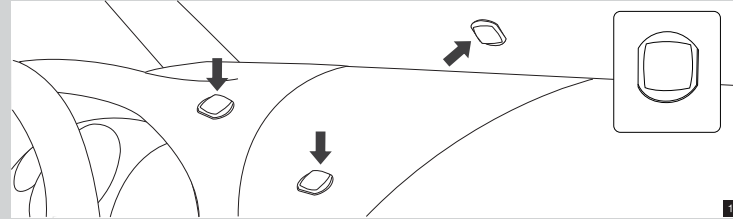

B. Use with Go Button

CAUTION!
 • Please check traffic and safety regulations in your area to ensure the lawful use of this or any windshield car mount. In jurisdictions where mounting on windshields is prohibited, follow the instructions below for mounting Xtand Go Z1 on your dashboard.

For oversized smartphones, PND/GPS and other

A. Use with suction cup

• See your vehicle's Owners Manual for airbag locations and other cautions. Do not mount Xtand Go Z1 in a manner that could interfere with the deployment of your vehicle's airbags.