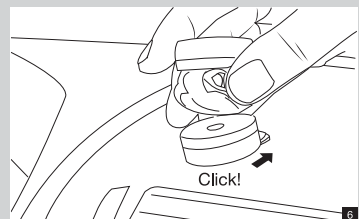

B. Use with Go Button

CAUTION!
 • Please check traffic and safety regulations in your area to ensure the lawful use of this or any windshield car mount. In jurisdictions where mounting on windshields is prohibited, follow the instructions below for mounting Xtand Go Z1 on your dashboard.

For oversized smartphones, PND/GPS and other

A. Use with suction cup

• See your vehicle's Owners Manual for airbag locations and other cautions. Do not mount Xtand Go Z1 in a manner that could interfere with the deployment of your vehicle's airbags.