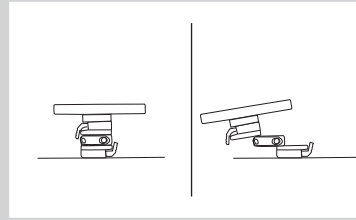

B. Use with Go Button