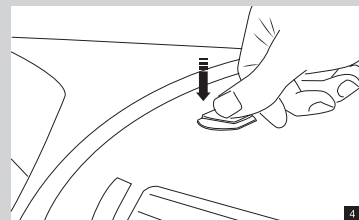

B. Use with Go Button

CAUTION!
 • Please check traffic and safety regulations in your area to ensure the lawful use of this or any windshield car mount. In jurisdictions where mounting on windshields is prohibited, follow the instructions below for mounting Xtand Go Z1 on your dashboard.

For oversized smartphones, PND/GPS and other

A. Use with suction cup

• See your vehicle's Owners Manual for airbag locations and other cautions. Do not mount Xtand Go Z1 in a manner that could interfere with the deployment of your vehicle's airbags.