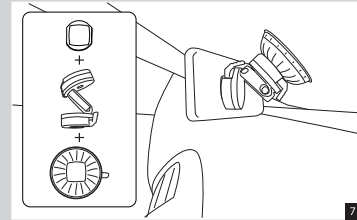

B. Use with Go Button

CAUTION!
 • Please check traffic and safety regulations in your area to ensure the lawful use of this or any windshield car mount. In jurisdictions where mounting on windshields is prohibited, follow the instructions below for mounting Xtand Go Z1 on your dashboard.

For oversized smartphones, PND/GPS and other

A. Use with suction cup

• See your vehicle's Owners Manual for airbag locations and other cautions. Do not mount Xtand Go Z1 in a manner that could interfere with the deployment of your vehicle's airbags.