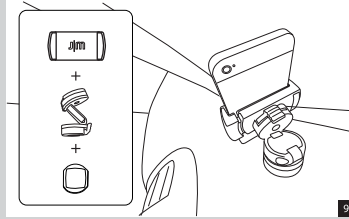

B. Use with Go Button

CAUTION!
 • Please check traffic and safety regulations in your area to ensure the lawful use of this or any windshield car mount. In jurisdictions where mounting on windshields is prohibited, follow the instructions below for mounting Xtand Go Z1 on your dashboard.

For oversized smartphones, PND/GPS and other

A. Use with suction cup

• See your vehicle's Owners Manual for airbag locations and other cautions. Do not mount Xtand Go Z1 in a manner that could interfere with the deployment of your vehicle's airbags.