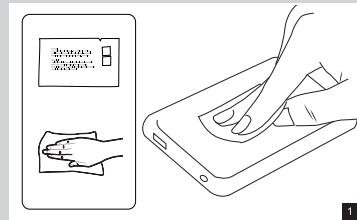

B. Use with Go Button

CAUTION!
 • Please check traffic and safety regulations in your area to ensure the lawful use of this or any windshield car mount. In jurisdictions where mounting on windshields is prohibited, follow the instructions below for mounting Xtand Go Z1 on your dashboard.

For oversized smartphones, PND/GPS and other

A. Use with suction cup

• See your vehicle's Owners Manual for airbag locations and other cautions. Do not mount Xtand Go Z1 in a manner that could interfere with the deployment of your vehicle's airbags.