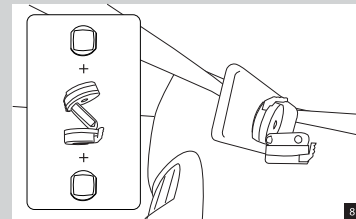

B. Use with Go Button