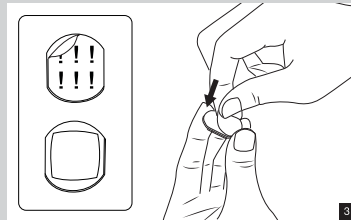

B. Use with Go Button

CAUTION!
 • Please check traffic and safety regulations in your area to ensure the lawful use of this or any windshield car mount. In jurisdictions where mounting on windshields is prohibited, follow the instructions below for mounting Xtand Go Z1 on your dashboard.

For oversized smartphones, PND/GPS and other

A. Use with suction cup

• See your vehicle's Owners Manual for airbag locations and other cautions. Do not mount Xtand Go Z1 in a manner that could interfere with the deployment of your vehicle's airbags.