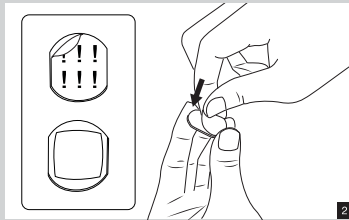

B. Use with Go Button

CAUTION!
 • Please check traffic and safety regulations in your area to ensure the lawful use of this or any windshield car mount. In jurisdictions where mounting on windshields is prohibited, follow the instructions below for mounting Xtand Go Z1 on your dashboard.

For oversized smartphones, PND/GPS and other

A. Use with suction cup

• See your vehicle's Owners Manual for airbag locations and other cautions. Do not mount Xtand Go Z1 in a manner that could interfere with the deployment of your vehicle's airbags.