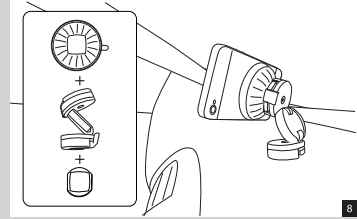

B. Use with Go Button

CAUTION!
 • Please check traffic and safety regulations in your area to ensure the lawful use of this or any windshield car mount. In jurisdictions where mounting on windshields is prohibited, follow the instructions below for mounting Xtand Go Z1 on your dashboard.

For oversized smartphones, PND/GPS and other

A. Use with suction cup

• See your vehicle's Owners Manual for airbag locations and other cautions. Do not mount Xtand Go Z1 in a manner that could interfere with the deployment of your vehicle's airbags.