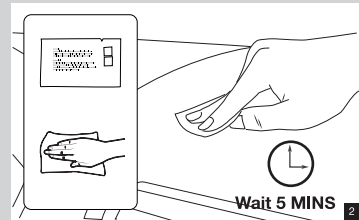

B. Use with Go Button

CAUTION!
 • Please check traffic and safety regulations in your area to ensure the lawful use of this or any windshield car mount. In jurisdictions where mounting on windshields is prohibited, follow the instructions below for mounting Xtand Go Z1 on your dashboard.

For oversized smartphones, PND/GPS and other

A. Use with suction cup

• See your vehicle's Owners Manual for airbag locations and other cautions. Do not mount Xtand Go Z1 in a manner that could interfere with the deployment of your vehicle's airbags.