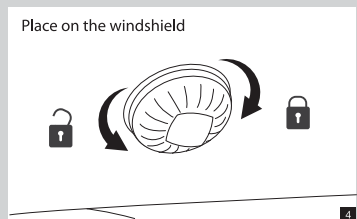

B. Use with Go Button

CAUTION!
 • Please check traffic and safety regulations in your area to ensure the lawful use of this or any windshield car mount. In jurisdictions where mounting on windshields is prohibited, follow the instructions below for mounting Xtand Go Z1 on your dashboard.

For oversized smartphones, PND/GPS and other

A. Use with suction cup

• See your vehicle's Owners Manual for airbag locations and other cautions. Do not mount Xtand Go Z1 in a manner that could interfere with the deployment of your vehicle's airbags.