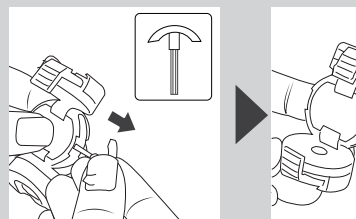

B. Use with Go Button