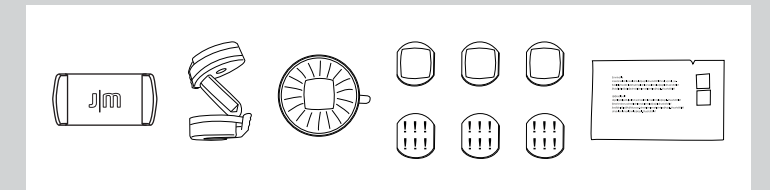

B. Use with Go Button

CAUTION!
• Please check traffic and safety regulations in your area to ensure the lawful use of this or any windshield car mount. In jurisdictions where mounting on windshields is prohibited, follow the instructions below for mounting Xtand Go Z1 on your dashboard.

For oversized smartphones, PND/GPS and other

A. Use with suction cup

• See your vehicle's Owners Manual for airbag locations and other cautions. Do not mount Xtand Go Z1 in a manner that could interfere with the deployment of your vehicle's airbags.

B. Use with Go Button

©Just Mobile Ltd. All rights reserved. Just Mobile and other Just Mobile marks are owned by Just Mobile Ltd. and may be registered. All other trademarks are the property of their respective owners. Pictures of Apple products are for illustration purposes only.

Contents

For smartphones

A. Use with suction cup