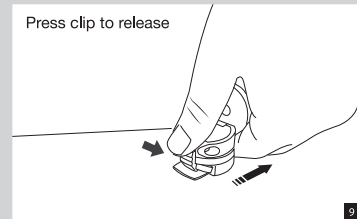

B. Use with Go Button