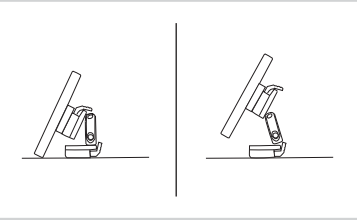

B. Use with Go Button