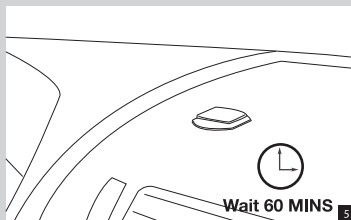

B. Use with Go Button

CAUTION!
 • Please check traffic and safety regulations in your area to ensure the lawful use of this or any windshield car mount. In jurisdictions where mounting on windshields is prohibited, follow the instructions below for mounting Xtand Go Z1 on your dashboard.

For oversized smartphones, PND/GPS and other

A. Use with suction cup

• See your vehicle's Owners Manual for airbag locations and other cautions. Do not mount Xtand Go Z1 in a manner that could interfere with the deployment of your vehicle's airbags.