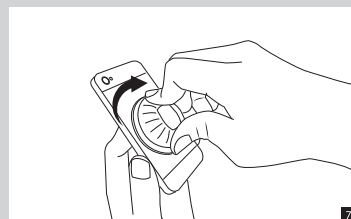

B. Use with Go Button

CAUTION!
 • Please check traffic and safety regulations in your area to ensure the lawful use of this or any windshield car mount. In jurisdictions where mounting on windshields is prohibited, follow the instructions below for mounting Xtand Go Z1 on your dashboard.

For oversized smartphones, PND/GPS and other

A. Use with suction cup

• See your vehicle's Owners Manual for airbag locations and other cautions. Do not mount Xtand Go Z1 in a manner that could interfere with the deployment of your vehicle's airbags.